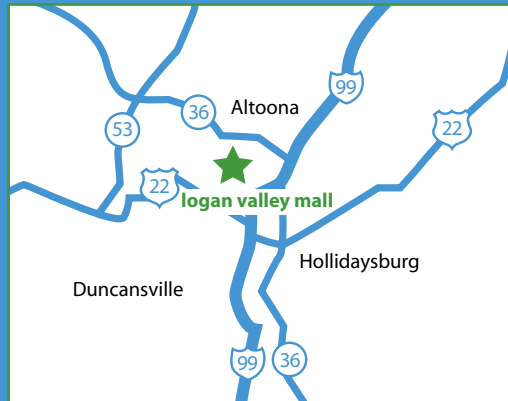

download our new
PREIT® mobile app for
iPhone & Android!

Scan the QR code to download or visit the app store or marketplace.

from the north

Take I-99 South to the Plank Road Exit (Exit 31).
Make a right onto Plank Road (Route 220 North).
At the next stop light, the mall is on the left at
the corner of Route 220 and Goods Lane.

from the south

Take I-99 North to the Plank Road Exit (Exit 31).
Make a left onto Plank Road (Route 220 North).
At the 2nd stop light, the mall is on the left at
the corner of Route 220 and Goods Lane.