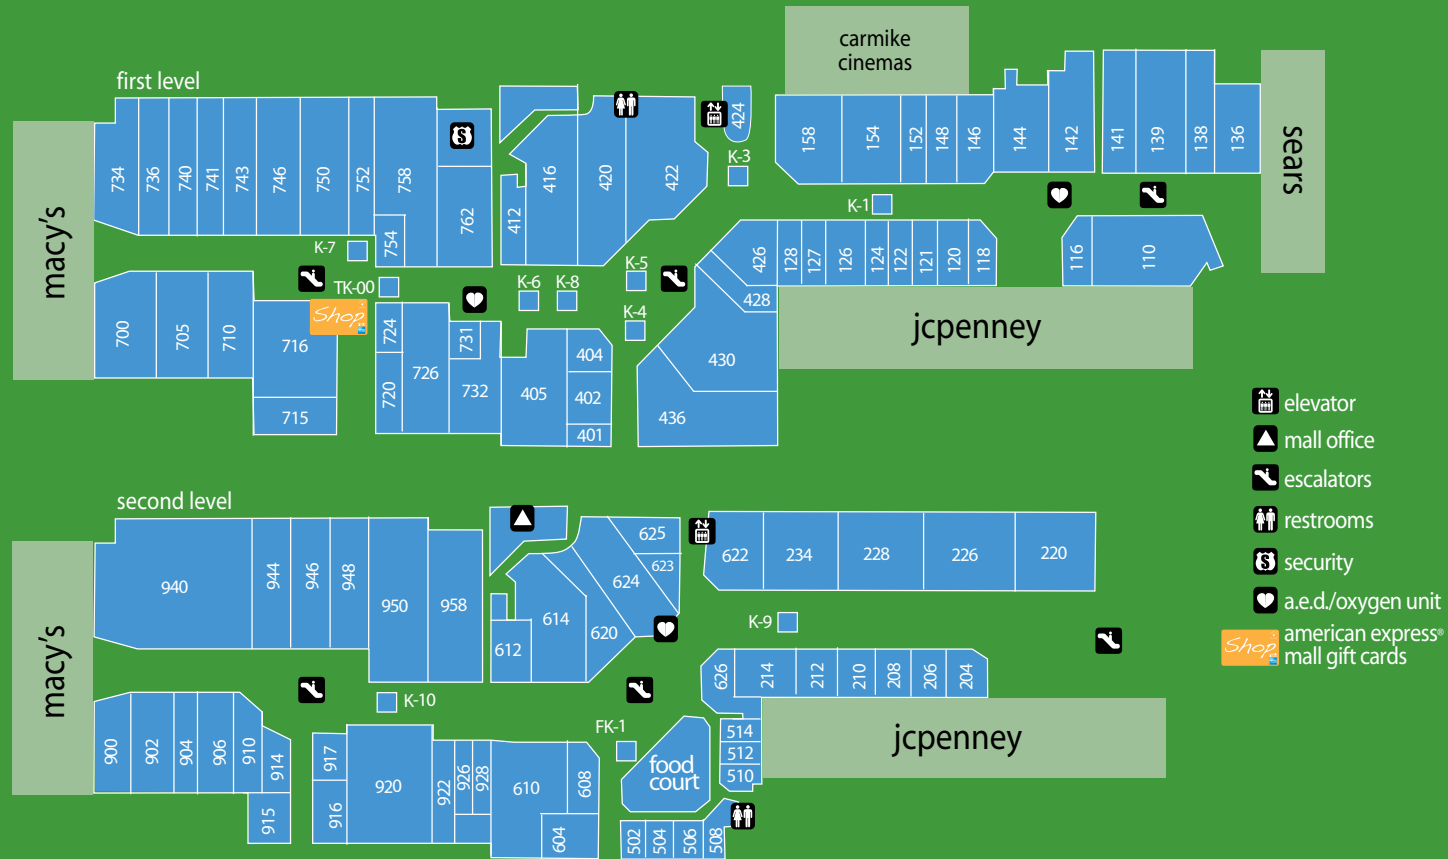

754	Lids	944.2083
622	Nature's Habitat	949.8835
402	Ooh La La	201.2169
752	Spencer's	946.9077
906	Sports Shop	943.6535
148	Things Remembered	943.9928
208	Yankee Candle Co.	941.7852

women's apparel

430	aerie	942.5239
710	Body Central	944.9346
948	Bonworth	941.8203
416	Charlotte Russe	943.4484
762	Christopher & Banks	940.5630
142	C.J. Banks	941.1168
758	deb	942.2085
705	Lane Bryant	944.6237
122	Motherhood Maternity	943.8422
154	Strawberry	941.2697
422	Victoria's Secret	944.5213